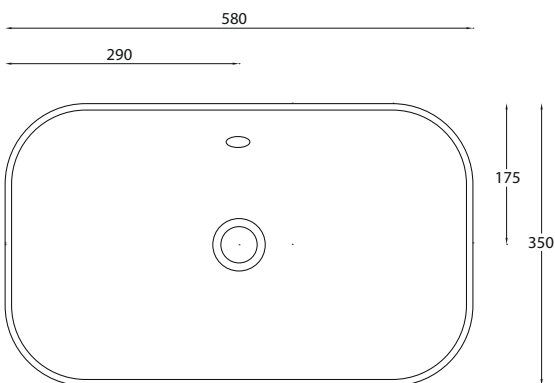

FINITURE
FINISHES

plus+ton® COLOURS

BIANCO
LUCIDO

BIANCO
#01

LINDO
#02

CEMENTO
#03

FERRO
#05

BEIGE
#06

NERO
#09

CERAMICA
ALTHEA

Ceramica Althea S.p.A.

Viale delle Industrie, 9 - 01033 Civita Castellana (VT) - Italy - TEL - +39 0761542144 / FAX - +39 0761542129 - info@altheaceramica.it

www.altheaceramica.com