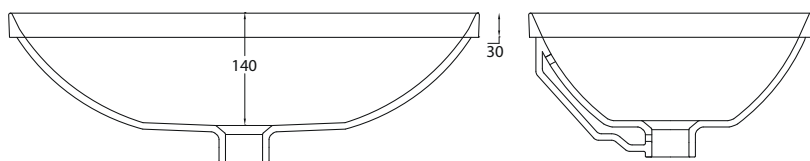

FINITURE
FINISHES

plus+ton® COLOURS

BIANCO
LUCIDO

BIANCO
#01

LINDO
#02

CEMENTO
#03

FERRO
#05

BEIGE
#06

NERO
#09

CERAMICA
ALTHEA

Ceramica Althea S.p.A.

Viale delle Industrie, 9 - 01033 Civita Castellana (VT) - Italy - TEL - +39 0761542144 / FAX - +39 0761542129 - info@altheaceramica.it

www.altheaceramica.com